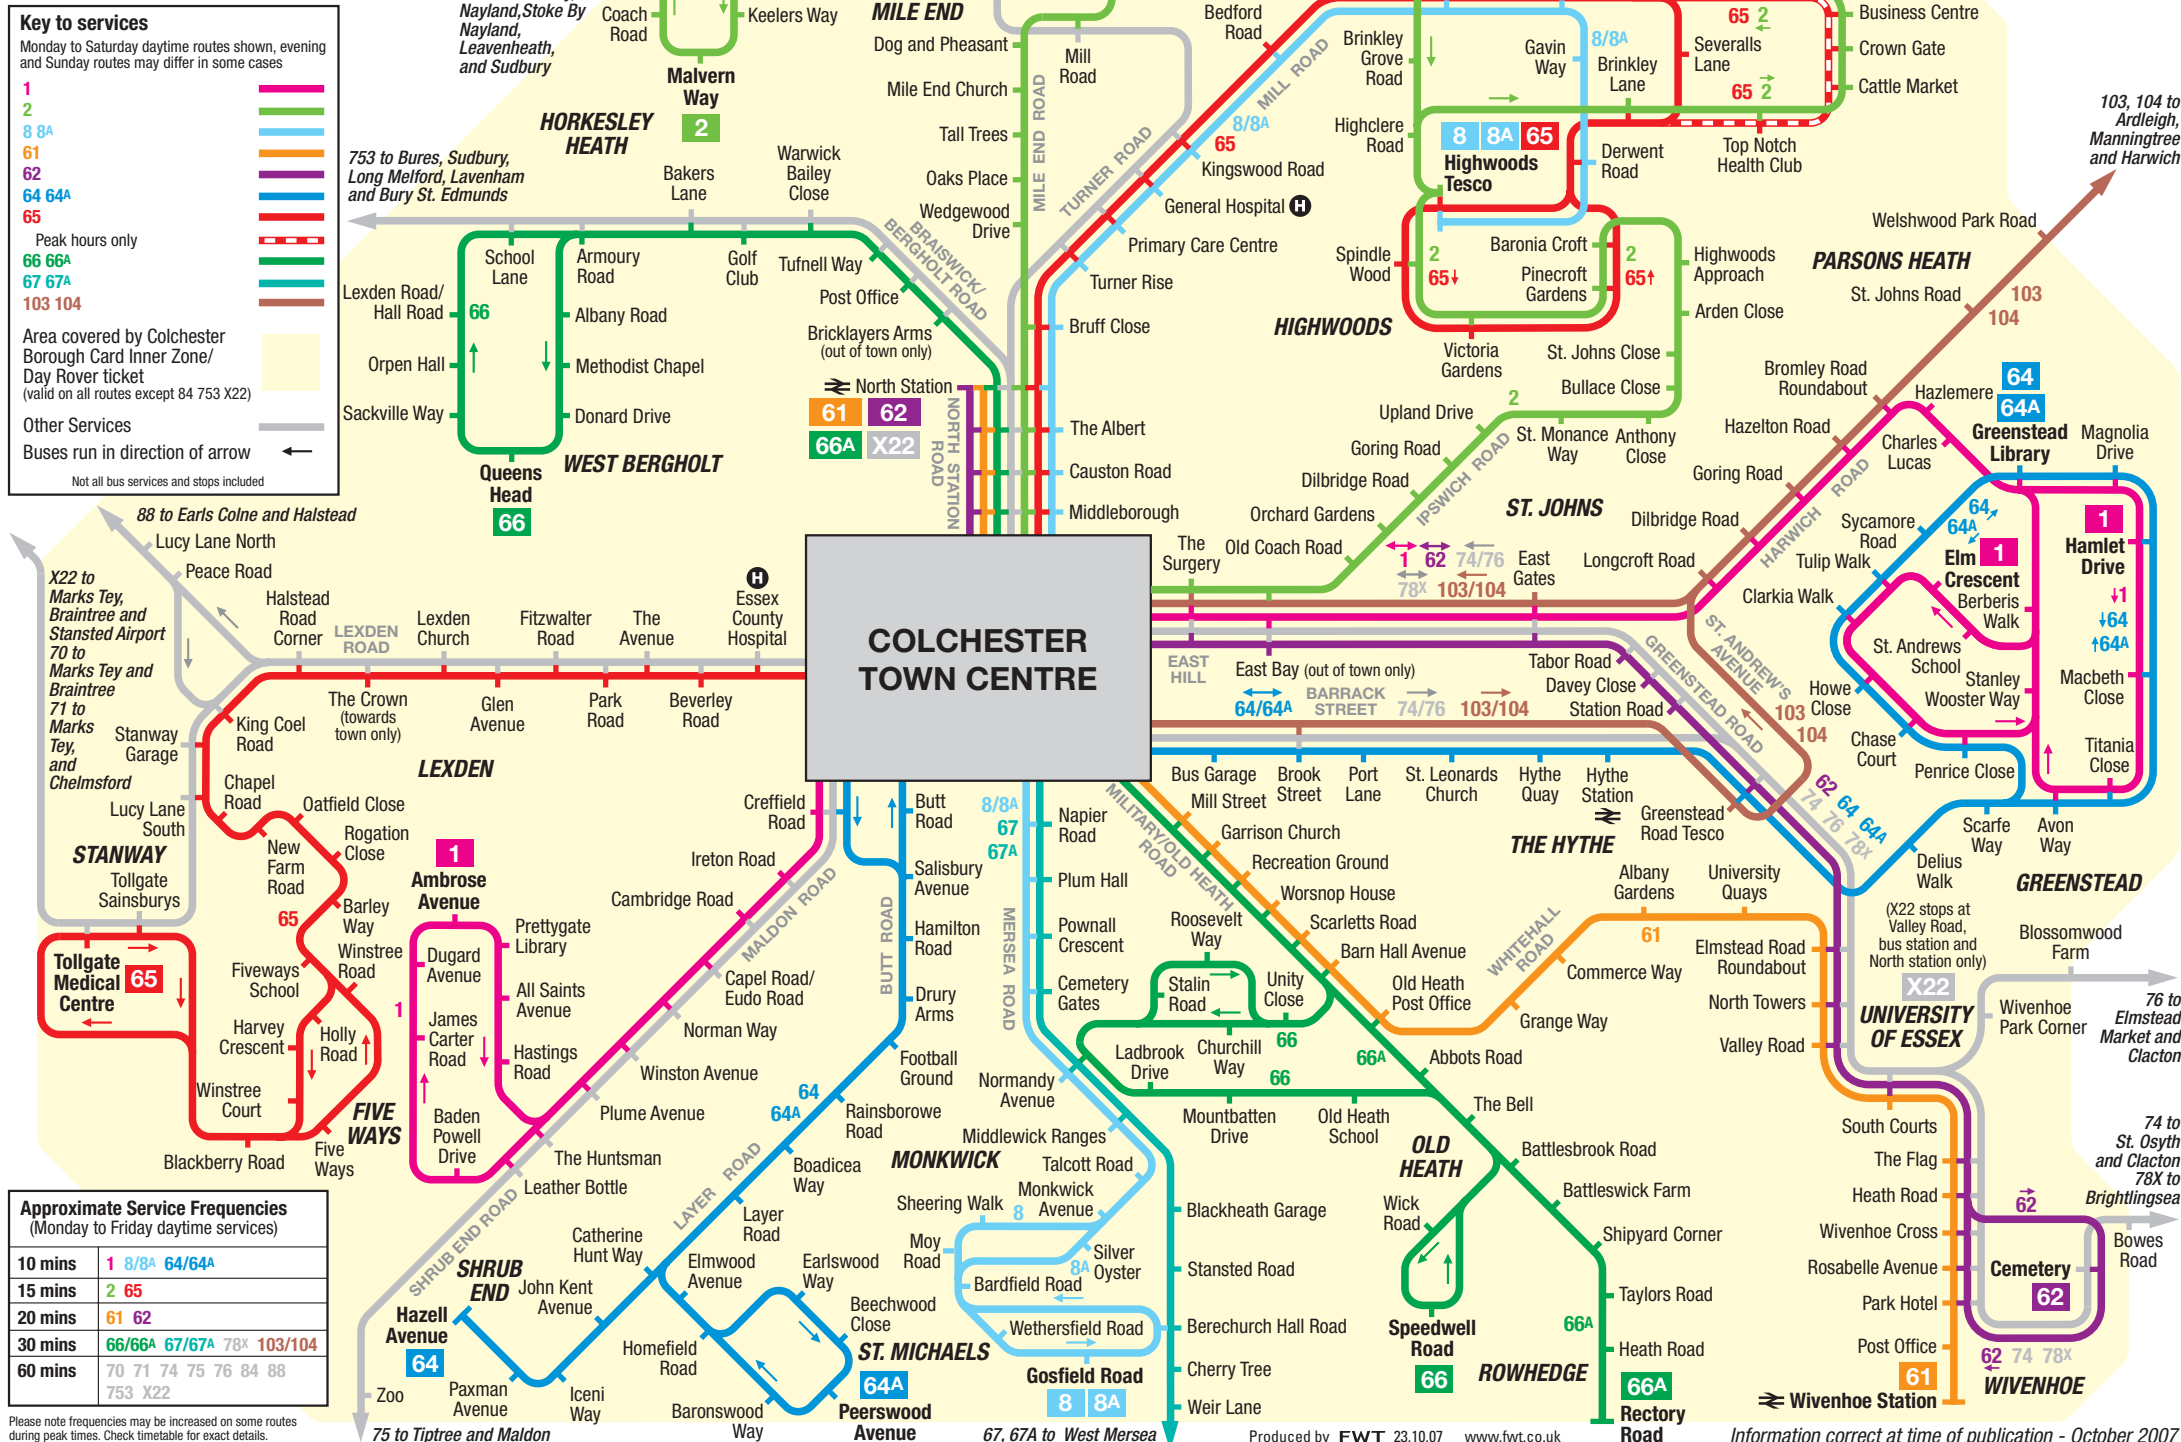

BUS SERVICES IN COLCHESTER

Up to hourly frequency

Key to services
Monday to Saturday daytime routes shown, evening and Sunday routes may differ in some cases

- 1 (Pink)
- 2 (Green)
- 8/8A (Blue)
- 61 (Orange)
- 62 (Purple)
- 64/64A (Light Blue)
- 65 (Red)

Peak hours only
66/66A (Dark Green)
67/67A (Light Green)
103/104 (Brown)

Area covered by Colchester Borough Card Inner Zone/Day Rover ticket (valid on all routes except 84 753 X22)

Other Services
Buses run in direction of arrow

Not all bus services and stops included

Approximate Service Frequencies
(Monday to Friday daytime services)

10 mins	1 8/8A 64/64A
15 mins	2 65
20 mins	61 62
30 mins	66/66A 67/67A 78X 103/104
60 mins	70 71 74 75 76 84 88 753 X22