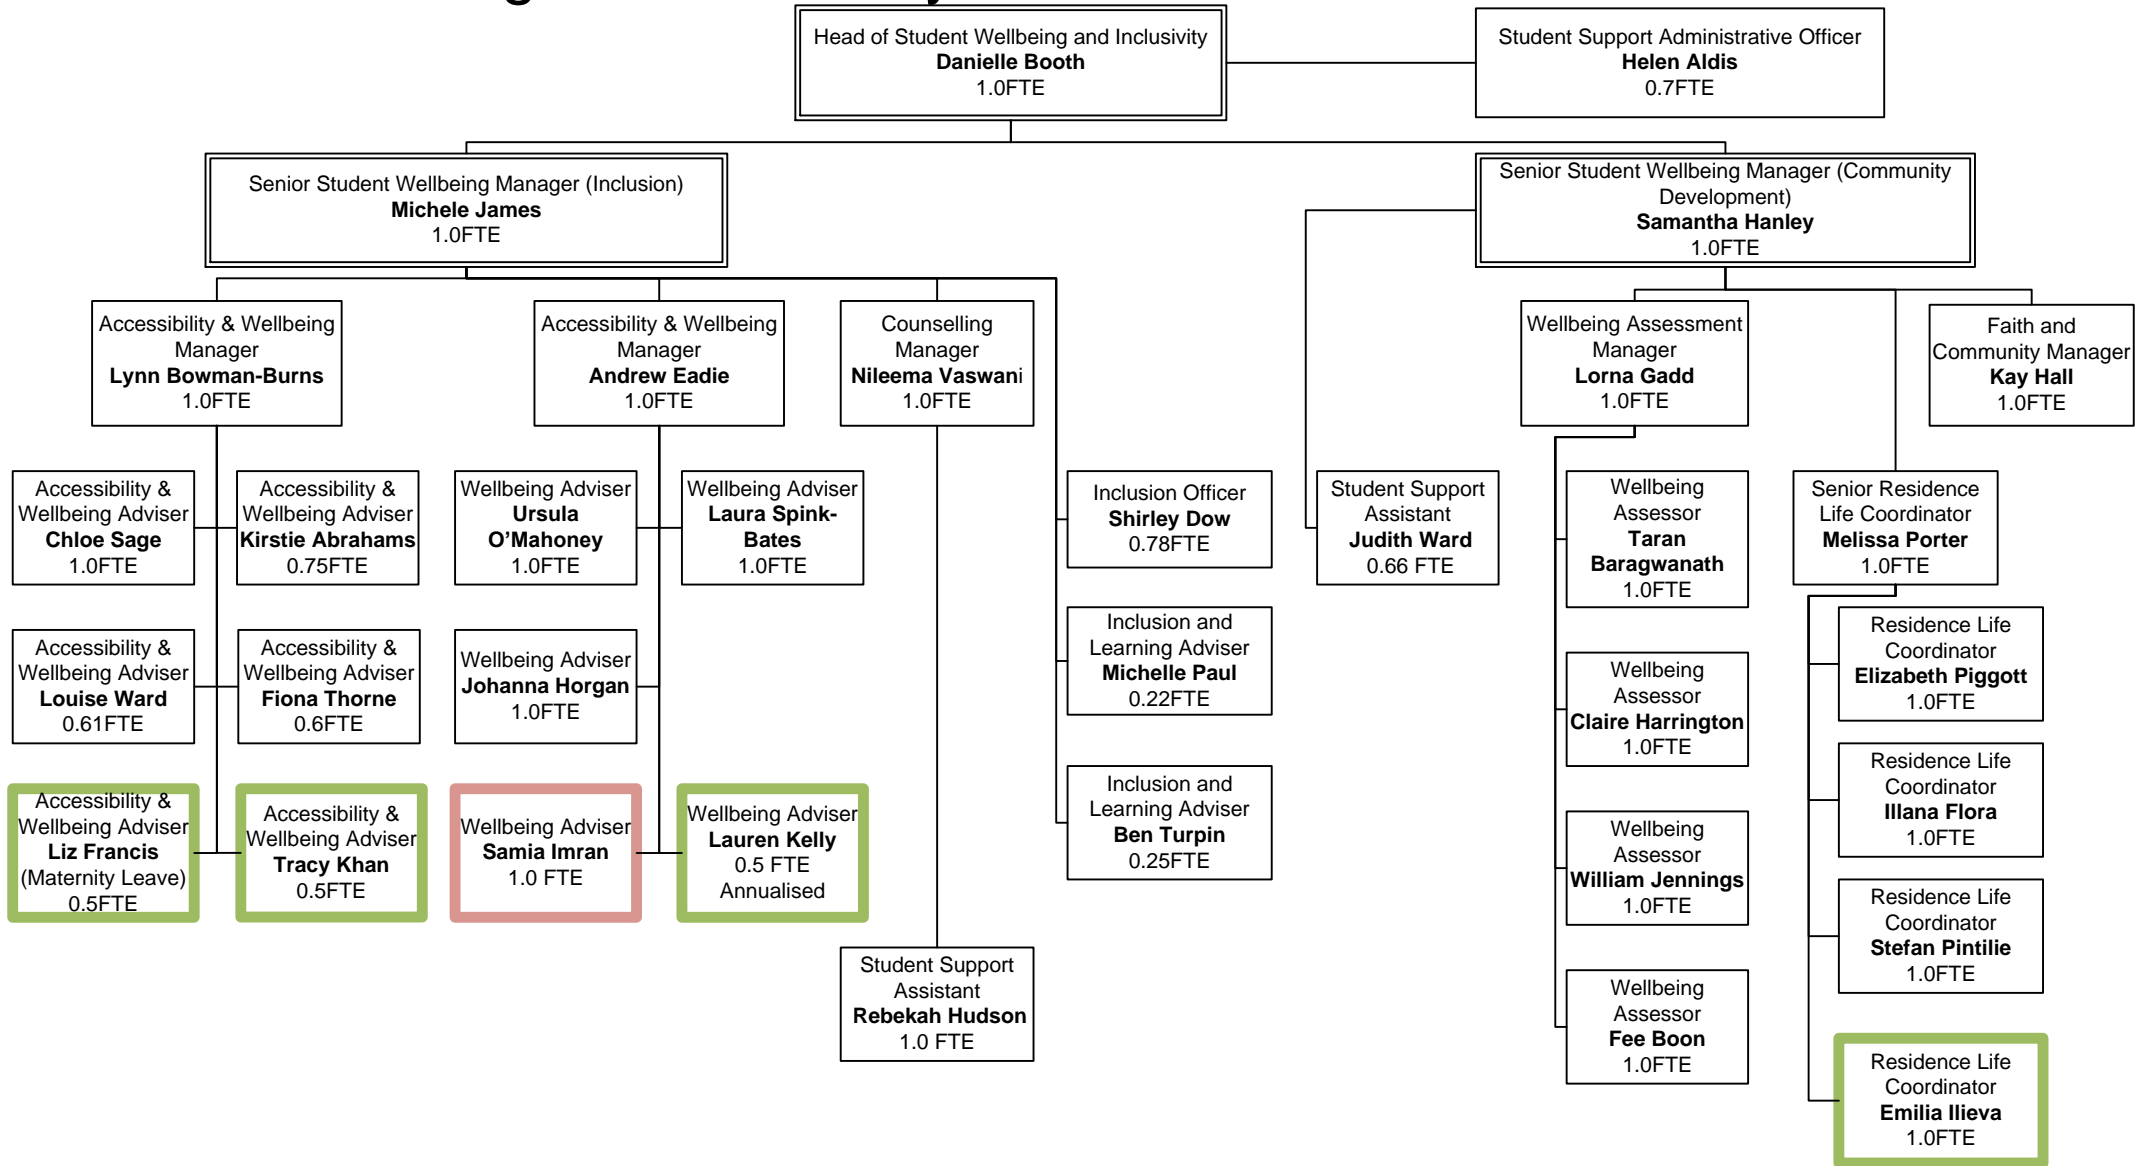

Student Wellbeing and Inclusivity Service

Notes:

Green denotes Southend campus
Red denotes Loughton campus

Effective: August 2020