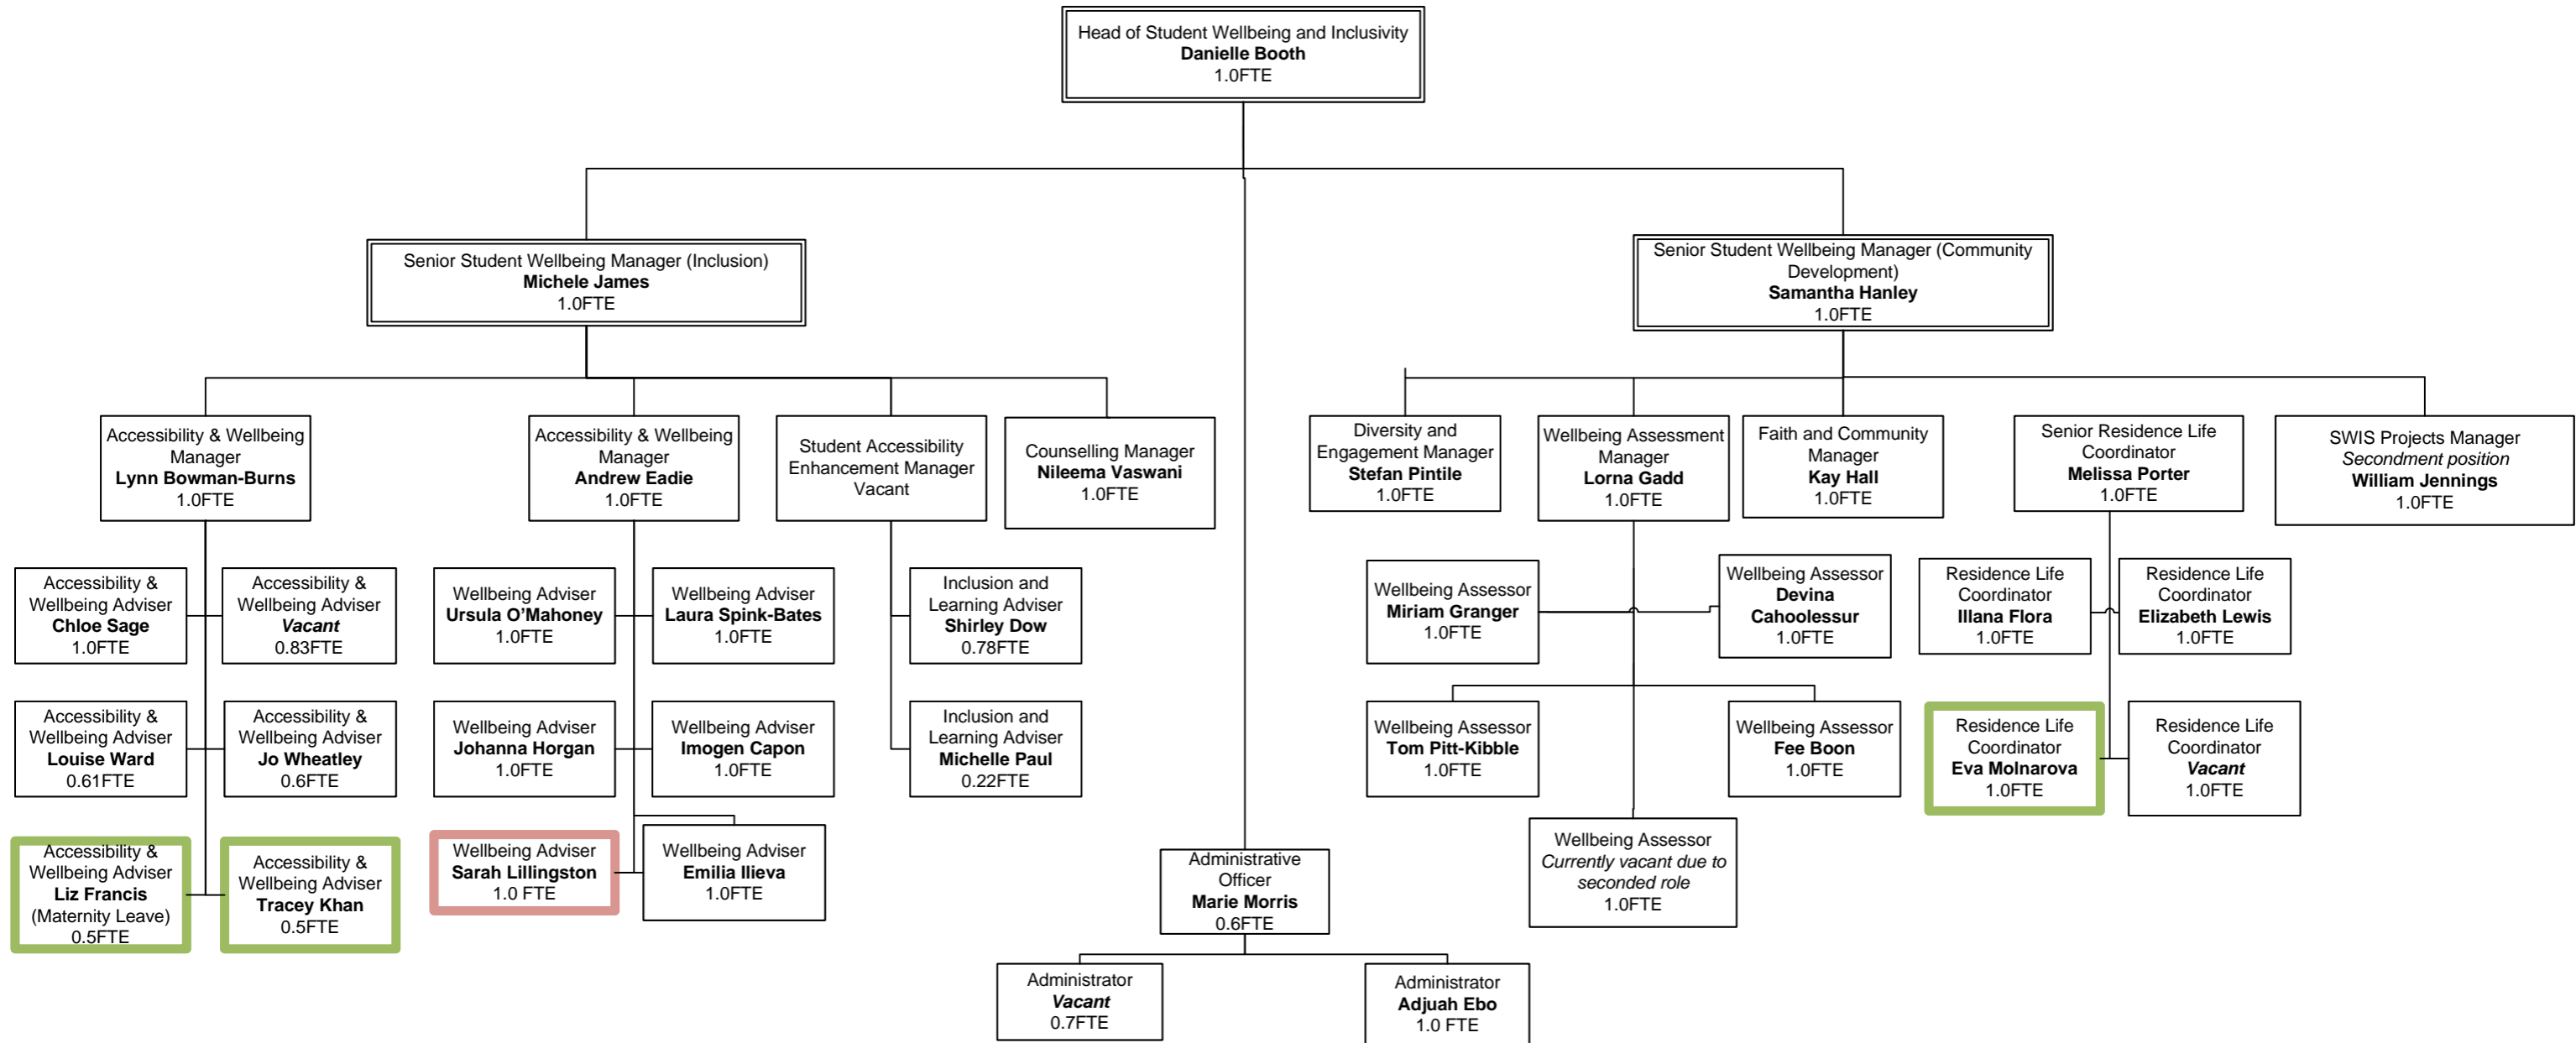

Student Wellbeing and Inclusivity Service

Notes:

Green denotes Southend campus

Red denotes Loughton campus

Effective: 1 April 2022