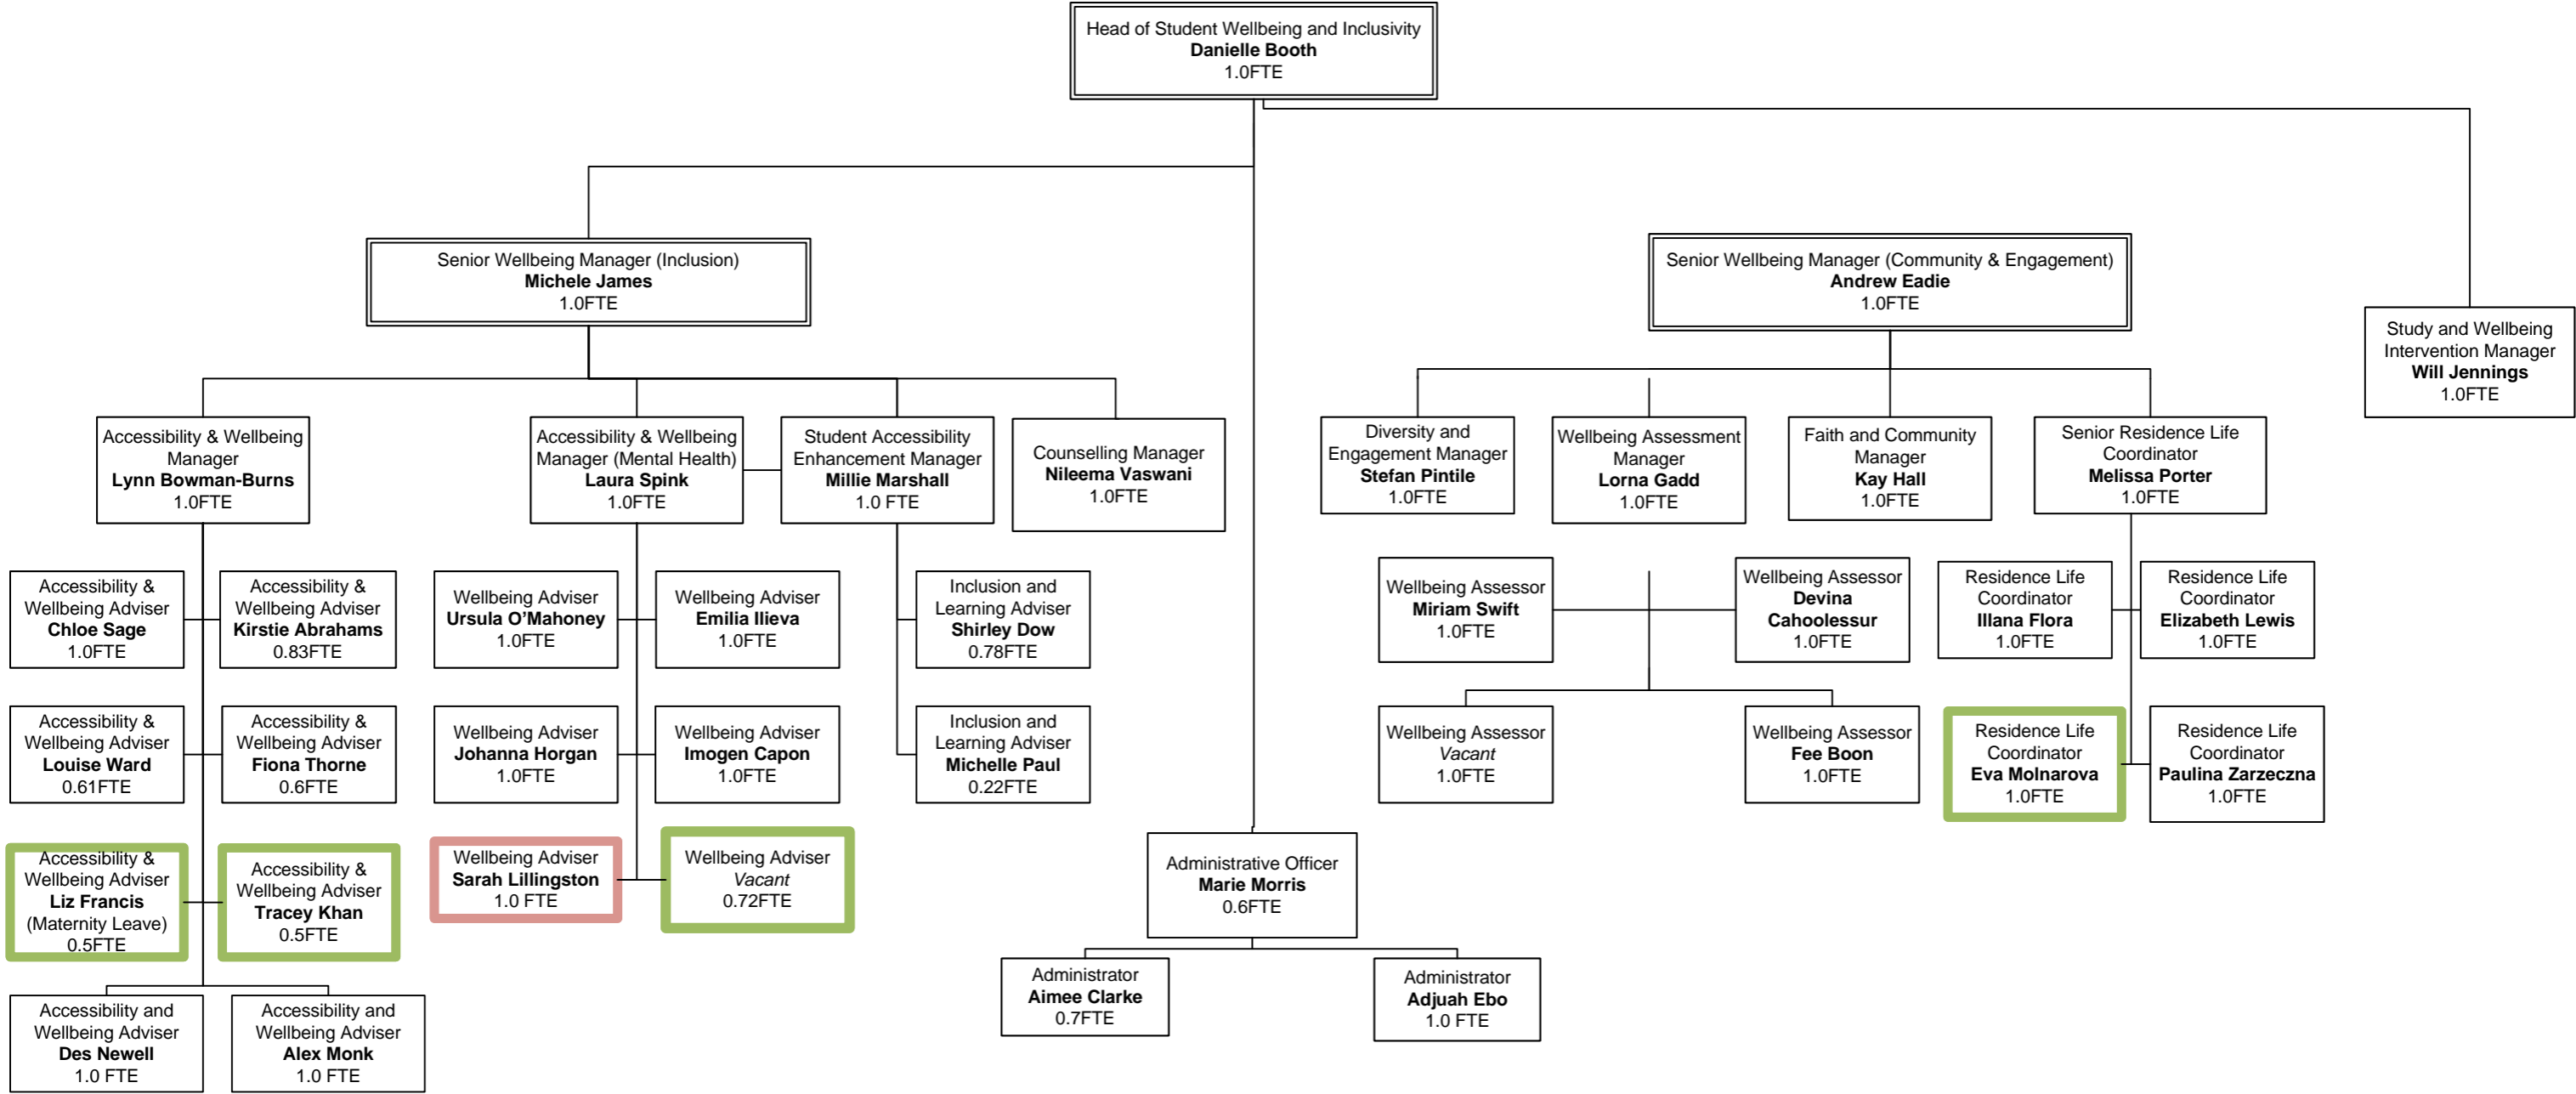

Student Wellbeing and Inclusivity Service

Notes:
 Green denotes Southend campus
 Red denotes Loughton campus

Effective: 3 October 2022