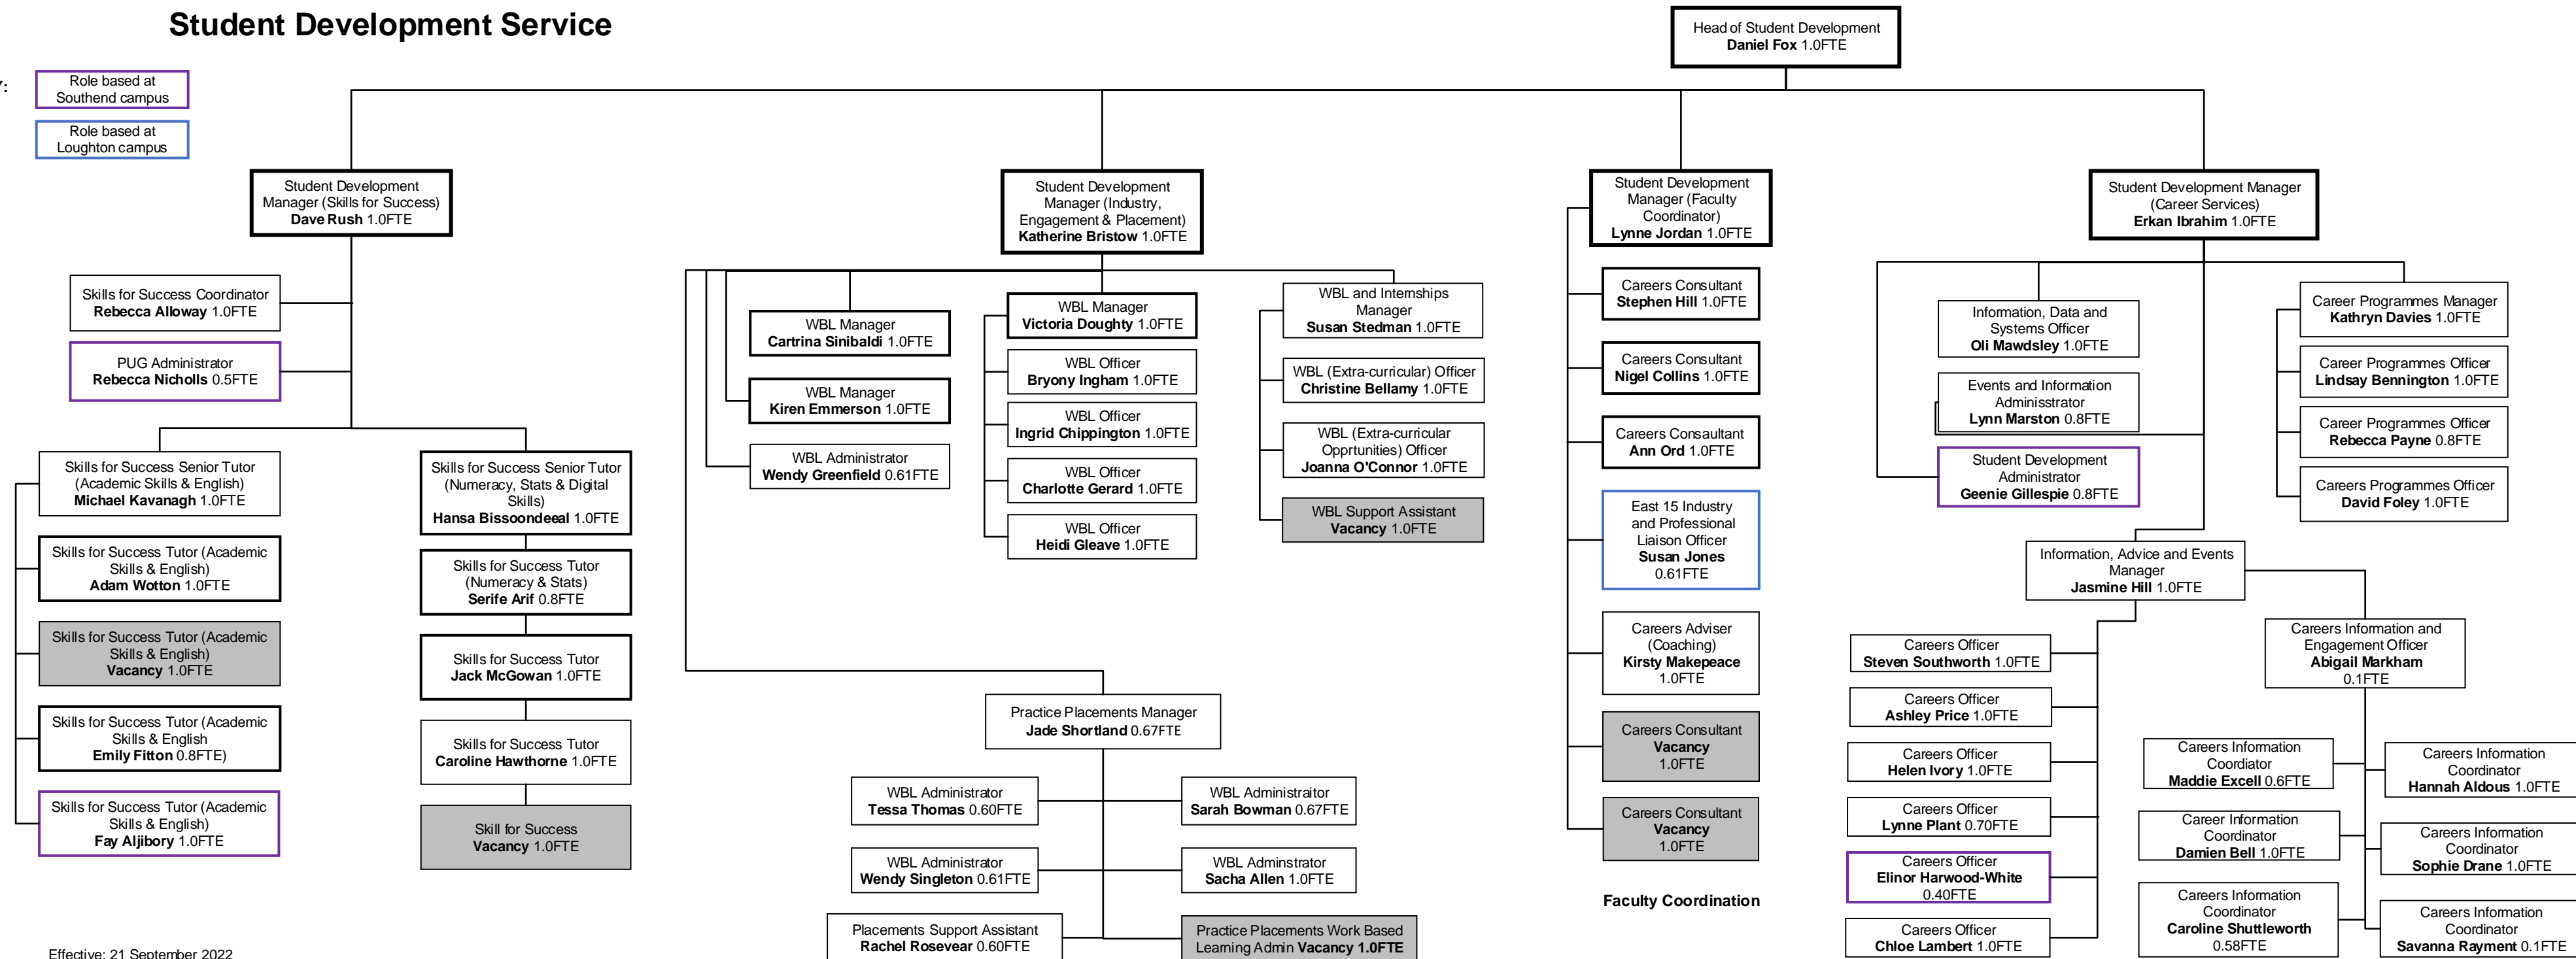

Student Development Service

KEY:

- Role based at Southend campus
- Role based at Loughton campus

Effective: 21 September 2022

Skills for Success

Industry and Placements

Careers Services