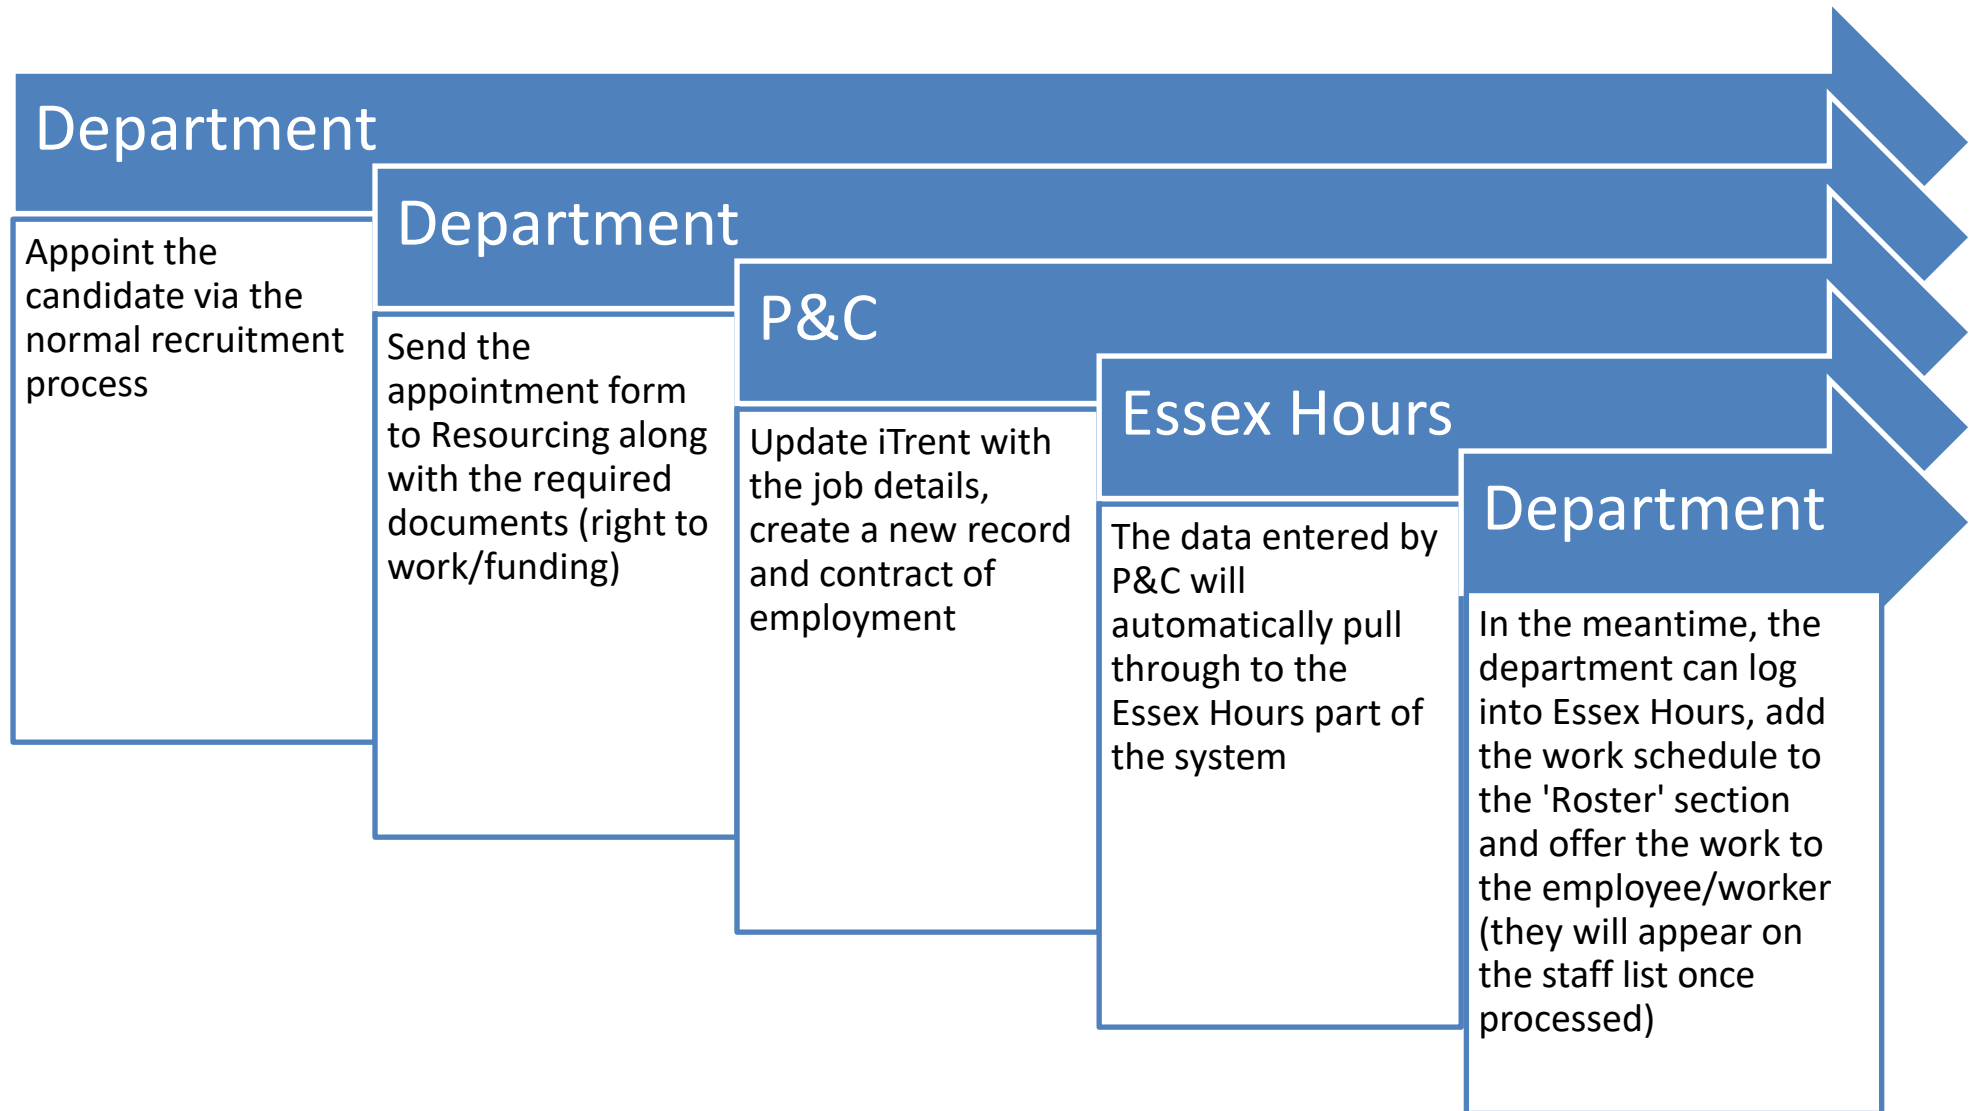

Essex Hours – Basic lifecycle process

Essex Hours – Basic lifecycle process